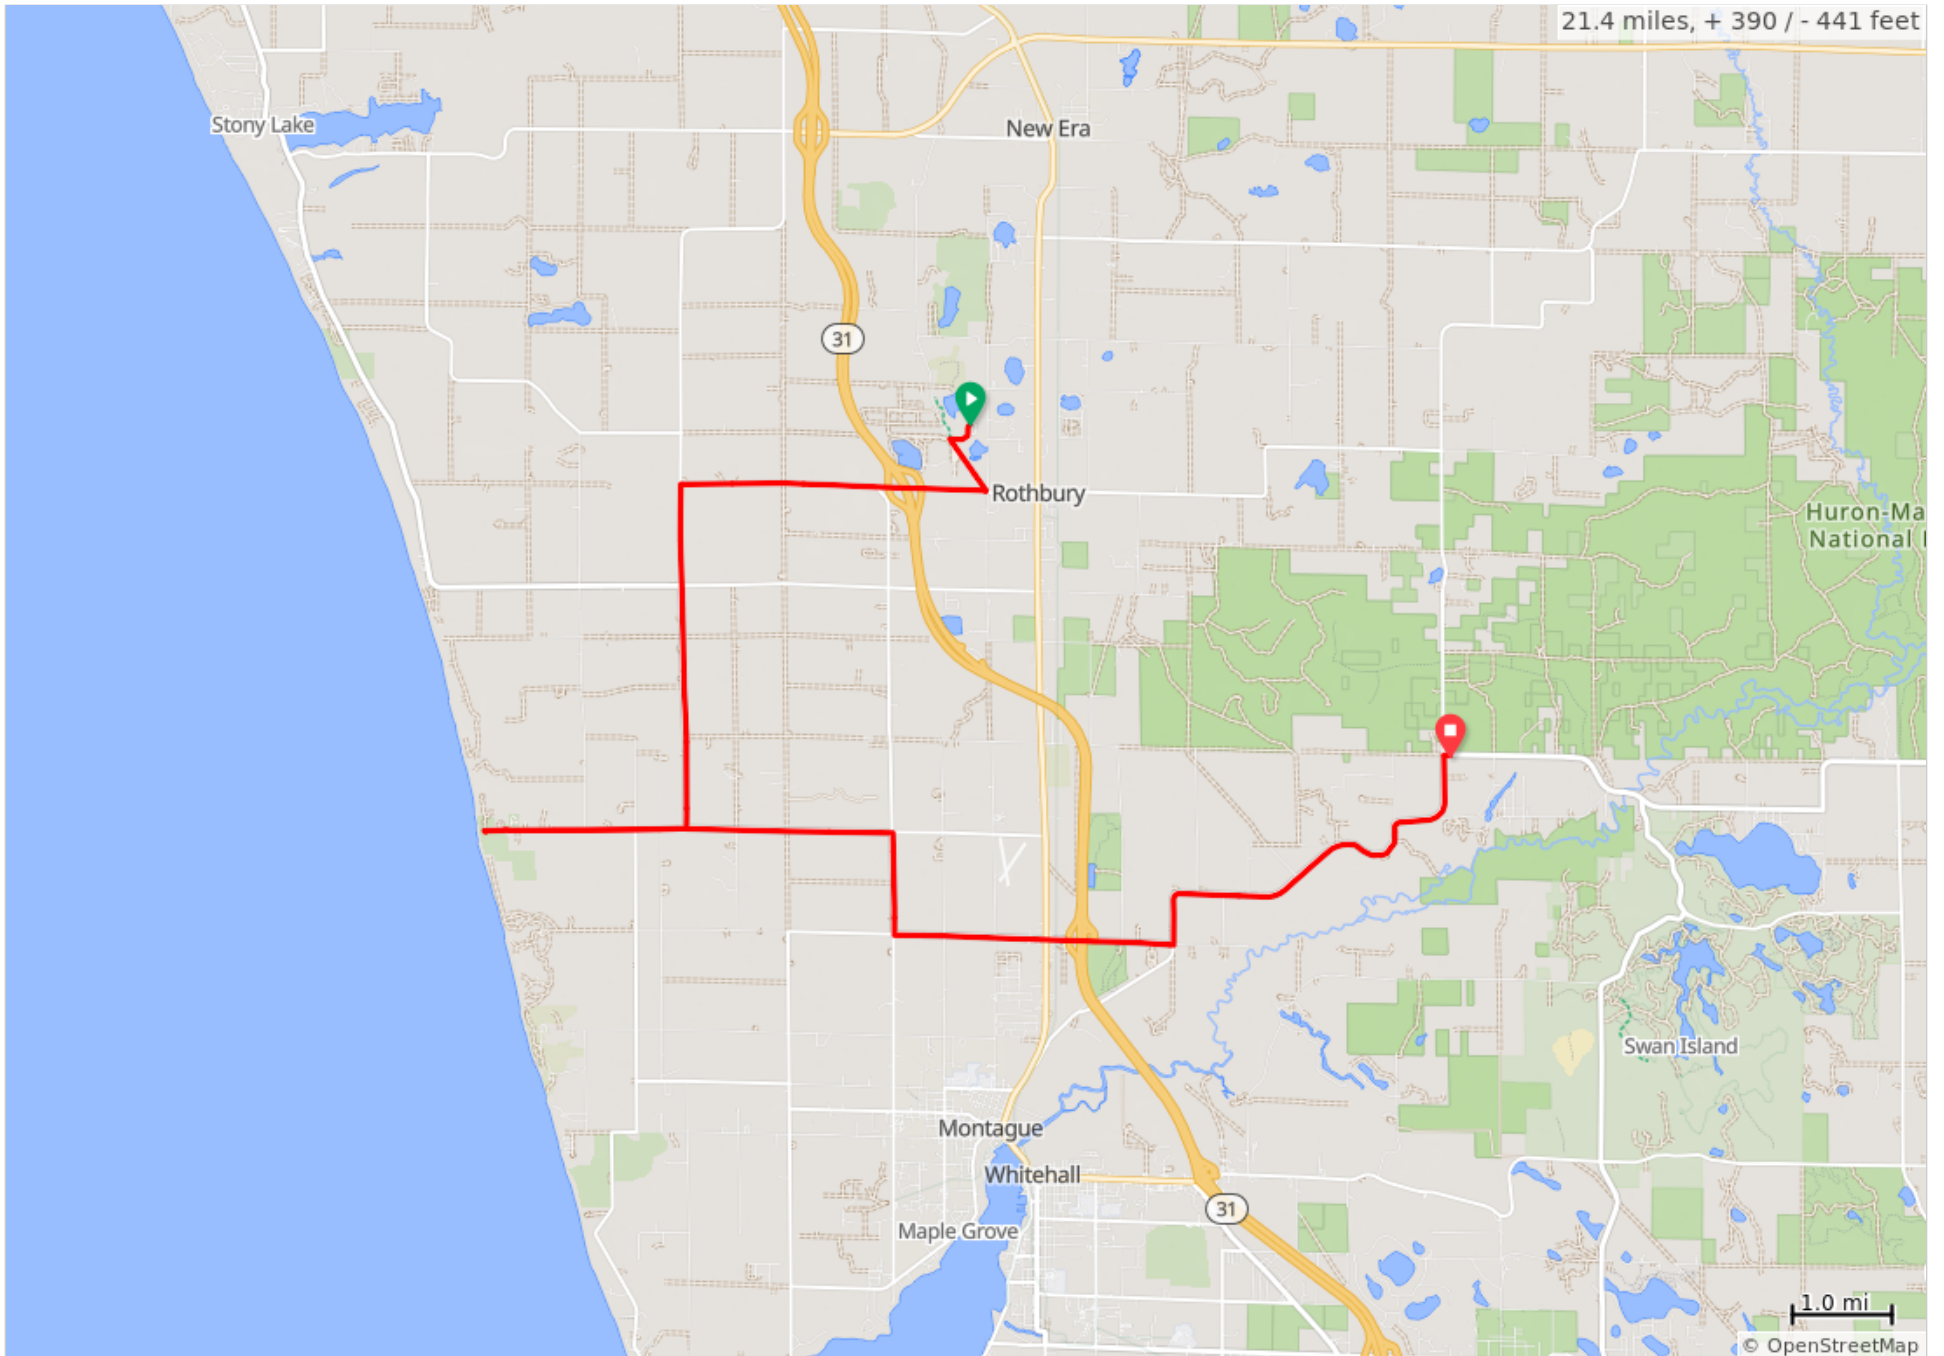

# To Lake Michigan ODRAM

21.4 miles, + 390 / - 441 feet

Huron-Ma  
National I

Swan Island

1.0 mi

© OpenStreetMap